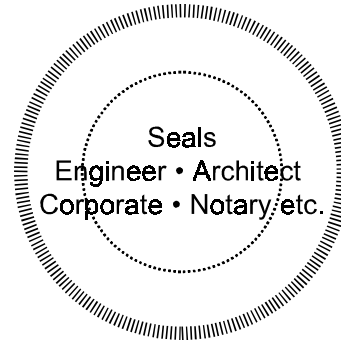

Personal Return Address
 123456 Main Street, Suite 300
 Anytown, On Earth 123456

COMPANY RETURN ADDRESS
123456 Main Street, Suite 300
Anytown, On Earth 123456

Seals come in pocket or desk top models : sizes 1 5/8, 1 3/4 & 2" Diameters or 1 x 2" Rectangle